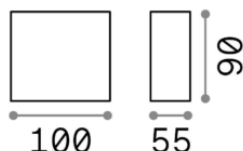

General info

Outdoor - Wall

Outdoor wall mounted lamp with integrated LED sources and direct/indirect light emission

Ean	8021696268309
Item	ARGO AP BIANCO 3000K
Installation	Wall
Guarantee	5 years
Gross weight	0.64 kg
Volume	0.001296 m ³

Source info

Integrated source	Integrated LED module
Repleaceable source	-
Power	LED 10W
Emission	Direct + Indirect
Max consupption	max 10,00 W
Features LED	LED COB CREE
CCT	3000 K
Duration LED (t. 25°C)	20000 h
CRI	> 80
SDCM	3
Light beam	85+85°
Light beam flux	1050 lm
Useful light flux	820 lm
Photobiological risk	1
Standby power	< 0.50