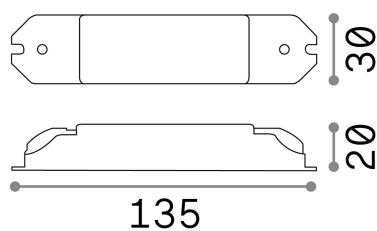

General info

Technical - Accessories

Ean	8021696267999
Item	LIKA DRIVER DALI/PUSH 12W 700mA
Installation	Accessories
Guarantee	5 years
Gross weight	0.1 kg
Volume	0.000123 m ³

Technical info

Net weight	0.08 kg
Compliance	CE
Operating temperature	0° ~ +40 °C
Full load efficiency	X
Dimmer	Dimmable, DALI
Accessory type	Optional
Power output	220-240 V AC max 700 mA CC 50/60 Hz