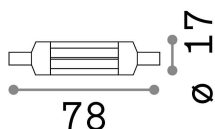

Info sorgente e prestazionali

Potenza	6 W
Emissione	Diffuse
Consumo massimo	max 5,9 W
CCT LED	3000 K
Durata LED (t. 25°C)	20000 h
CRI	> 80
Fascio luminoso	-
Flusso utile	450 lm
Rischio fotobiologico	EXEMPT
Potenza in stand-by	< 0.50 W