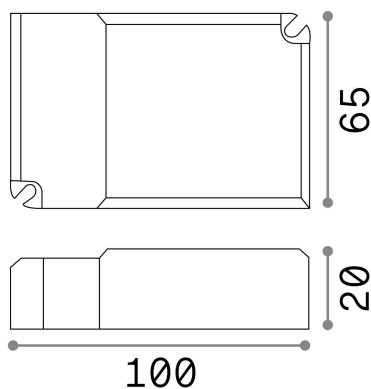

General info

Technical - Accessories

Indoor dimmable constant current driver

Ean	8021696266725
Item	OFF DRIVER DALI 32W 700mA
Installation	Driver
Guarantee	5 years
Gross weight	0.19 kg
Volume	0.000184 m ³

Technical info

Net weight	0.12 kg
Insulation class	II
Protection index	IP20
Compliance	CE
Operating temperature	0° ~ +40 °C
Full load efficiency	0,87
Dimmer	Dimmable, DALI
Accessory type	Optional
Power output	100-240 V AC 50/60 Hz
Output Power output	max 700 mA CC