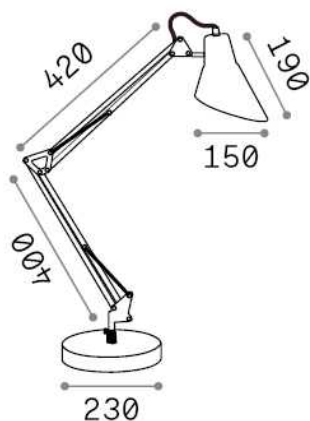

General info

DECORATIVE - Table

Indoor table adjustable lamp with in-built switch and direct light emission

Ean	8021696265285
Item	SALLY TL1 TOTAL BLACK
Installation	Table
Guarantee	5 years
Gross weight	3.45 kg
Volume	0.013244 m ³

Technical info

Net weight	2.6 kg
Insulation class	II
Protection index	IP20
Compliance	CE
Operating temperature	0° ~ +40 °C
Dimmer	Non-dimmable
Power output	220-240 V AC Integrated switch button
Power supply	Not required
Adjustability	YES