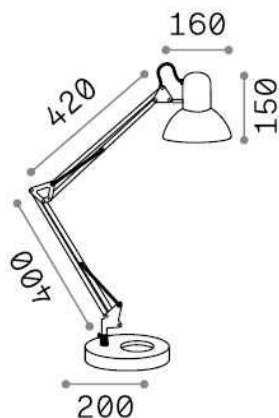

General info

Indoor - Table lamps

Indoor table adjustable lamp with in-built switch and direct light emission

Ean	8021696265278
Item	WALLY TL1 TOTAL BLACK
Installation	Table
Guarantee	5 years
Gross weight	3.45 kg
Volume	0.011088 m ³

Technical info

Net weight	2.45 kg
Insulation class	II
Protection index	IP20
Compliance	CE
Operating temperature	0° ~ +40 °C
Dimmer	Non-dimmable
Power output	220-240 V AC Integrated switch button
Power supply	Not required
Adjustability	YES