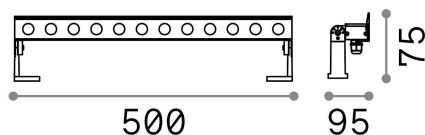

### Outdoor - Spotlights

Outdoor floor, ceiling or wall-mounted adjustable linear fitting with integrated LED sources and direct light emission

<b>Ean</b>	8021696261331
<b>Item</b>	THOR PR 18W
<b>Installation</b>	Wall, Ceiling, Floor
<b>Guarantee</b>	5 years
<b>Gross weight</b>	1.65 kg
<b>Volume</b>	0.00572 m <sup>3</sup>

## Technical info

<b>Net weight</b>	1.49 kg
<b>Insulation class</b>	III
<b>Protection index</b>	IP65
<b>Compliance</b>	CE
<b>Operating temperature</b>	-15° ~ +45 °C
<b>Dimmer</b>	Non-dimmable, On-Off
<b>Power output</b>	24 V DC
<b>Power supply</b>	Required, remoted, not included SI (solo personale qualificato), elettronico
<b>Load resistance</b>	IK06
<b>Adjustability</b>	vert. 0-90°
<b>Accessories not included</b>	Glare shielding cover, Remote on-off driver