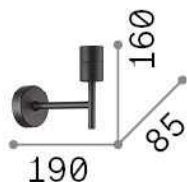

Source info

Integrated source	Light bulb (not included)
Replaceable source	Replaceable
Power	E27 max 1 x 60 W
Emission	Diffuse
Max consumption	-
Recommended bulb	E27 GOCCIA 08W 3000K CRI80 BIANCO