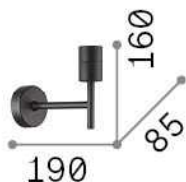

Source info

Integrated source	Light bulb (not included)
Replaceable source	Replaceable
Power	E27 max 1 x 60 W
Emission	Diffuse
Max consumption	-
Recommended bulb	E27 GOCCIA 08W 3000K CRI80 BIANCO