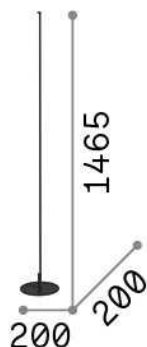

General info

Indoor - Floor lamps

Indoor floor linear fitting with integrated LED sources, in-built switch and direct light emission

Ean	8021696258904
Item	YOKO PT NERO
Installation	Floor
Guarantee	5 years
Gross weight	3.36 kg
Volume	0.053352 m ³

Source info

Integrated source	Integrated LED module
Replaceable source	Replaceable (by qualified operators only)
Power	LED 16 W
Emission	Direct
Max consumption	max 16,00 W
Features LED	LED SMD
CCT	3000 K
Duration LED (t. 25°C)	30000 h
CRI	> 80
SDCM	3
Light beam flux	1350 lm
Useful light flux	860 lm
Standby power	< 0.50 W