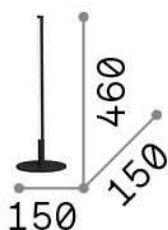

Source info

Integrated source	Integrated LED module
Replaceable source	Replaceable (by qualified operators only)
Power	LED 4 W
Emission	Direct
Max consumption	max 4,00 W
Features LED	LED SMD
CCT	3000 K
Duration LED (t. 25°C)	30000 h
CRI	> 80
SDCM	3
Light beam flux	410 lm
Useful light flux	260 lm
Standby power	< 0.50 W