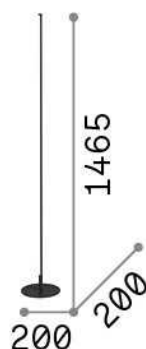

General info

Indoor - Floor lamps

Indoor floor linear fitting with integrated LED sources, in-built switch and direct light emission

Ean	8021696258874
Item	YOKO PT BIANCO
Installation	Floor
Guarantee	5 years
Gross weight	3.36 kg
Volume	0.053352 m ³

Source info

Integrated source	Integrated LED module
Replaceable source	Replaceable (by qualified operators only)
Power	LED 16 W
Emission	Direct
Max consumption	max 16,00 W
Features LED	LED SMD
CCT	3000 K
Duration LED (t. 25°C)	30000 h
CRI	> 80
SDCM	3
Light beam flux	1350 lm
Useful light flux	860 lm
Standby power	< 0.50 W