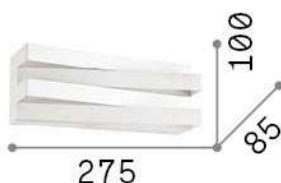

General info

Indoor - Wall

Indoor wall mounted lamp with integrated LED sources and direct/indirect light emission

Ean	8021696255989
Item	VIRTUS AP 4000K
Installation	Wall
Guarantee	5 years
Gross weight	1.11 kg
Volume	0.00348 m ³

Source info

Integrated source	Integrated LED module
Replaceable source	Replaceable (by qualified operators only)
Power	LED 13 W
Emission	Direct + Indirect
Max consumption	max 13,00 W
Features LED	LED SMD
CCT	4000 K
Duration LED (t. 25°C)	15000 h
CRI	> 80
Light beam flux	850 lm
Useful light flux	510 lm
Photobiological risk	EXEMPT
Standby power	< 0.50 W