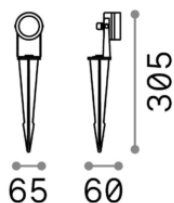

## Outdoor - Spotlights

Outdoor ground recessed adjustable and dimmable projector with integrated LED sources, enhanced protection and direct light emission

<b>Ean</b>	8021696255859
<b>Item</b>	ALIEN PR 4W
<b>Installation</b>	Ground
<b>Guarantee</b>	5 years
<b>Gross weight</b>	0.95 kg
<b>Volume</b>	0.0018 m <sup>3</sup>

## Technical info

<b>Net weight</b>	0.7 kg
<b>Insulation class</b>	III
<b>Protection index</b>	IP65
<b>Operating temperature</b>	-15° ~ +45 °C
<b>Dimmer</b>	Dimmable, On-Off / CC regulation
<b>Power output</b>	11,6-13
<b>Power supply</b>	Required, remoted, not included SI (solo personale qualificato), elettronico
<b>Adjustability</b>	YES