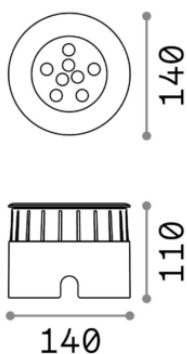

General info

Outdoor - Recessed

Outdoor ground recessed projector with integrated LED sources and direct light emission

Ean	8021696255682
Item	FLOOR PT D14
Installation	Recessed (Floor)
Guarantee	5 years
Gross weight	1.08 kg
Volume	0.004874 m ³

Technical info

Net weight	0.96 kg
Insulation class	I
Protection index	IP67
Operating temperature	-15° ~ +45 °C
Dimmer	Non-dimmable, On-Off
Power output	220-240 V AC 50/60 Hz
Power supply	In-built, included NO, electronic
Recessed specifications	Ø 137 - h. ≥ 110 , N/A
Load resistance	IK10

Source info

Integrated source	Integrated LED module
Replaceable source	-
Power	LED 12W
Emission	Direct
Max consumption	max 12,00 W
Features LED	LED SMD OSRAM
CCT	3000 K
Duration LED (t. 25°C)	25000 h
CRI	> 80
Light beam	30°
Light beam flux	1340 lm
Useful light flux	1000 lm
Standby power	< 0.50