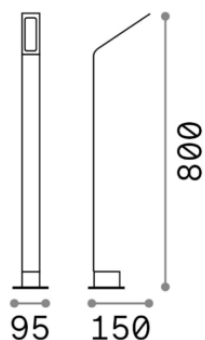

General info

Outdoor - Floor

Outdoor ground mounted bollard with integrated LED sources, enhanced protection and direct light emission

Ean	8021696254319
Item	AGOS PT BIG 3000K
Installation	Floor
Guarantee	5 years
Gross weight	1.48 kg
Volume	0.01271 m ³

Technical info

Net weight	1.1 kg
Insulation class	I
Protection index	IP54
Operating temperature	-15° ~ +45 °C
Dimmer	Non-dimmable, On-Off
Power output	220-240 V AC 50 Hz
Power supply	In-built, included YES (by qualified operators only), electronic

Source info

Integrated source	Integrated LED module
Repleaceable source	-
Power	LED 6,5W
Emission	Direct
Max consupption	max 6,50 W
Features LED	LED SMD
CCT	3000 K
Duration LED (t. 25°c)	25000 h
CRI	> 80
SDCM	3
Light beam	120°70°
Light beam flux	670 lm
Useful light flux	570 lm
Standby power	< 0.50