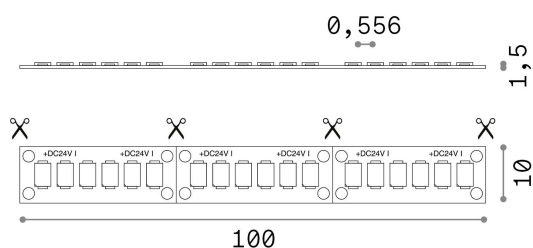

General info

Lampadine e accessori - Strip led

Indoor dimmable LED strip with integrated LED sources and direct light emission

Ean	8021696253893
Item	STRIP LED 39W 4000K IP20 3mt
Installation	Vision profile
Guarantee	5 years
Gross weight	0.15 kg
Volume	0.000756 m ³

Technical info

Net weight	0.09 kg
Insulation class	3
Compliance	CE
Power output	24 V DC
Dimmer	Dimmable, Phase-cut
Power supply	Required, remoted, not included
Protection index	20
Operating temperature	0° ~ +40 °C
Lunghezza fornita	L 3000 x H 1 x P 10 mm
Segmento di taglio	33 cm
Accessories not included	Remote driver

Source info

Power	120 W
Emission	Direct
Max consumption	max (1 m) 40 W
CCT	4000 K
Duration LED (t. 25°C)	50000 h
CRI	> 90
SDCM	3
Light beam	11910 lm
Useful light flux	(1 m) 3730 lm