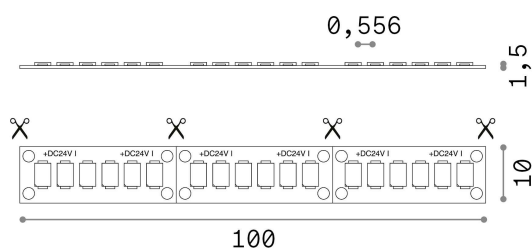

## Lampadine e accessori - Strip led

Indoor dimmable LED strip with integrated LED sources and direct light emission

<b>Ean</b>	8021696253886
<b>Item</b>	STRIP LED 39W 3000K IP20 3mt
<b>Installation</b>	Vision profile
<b>Guarantee</b>	5 years
<b>Gross weight</b>	0.15 kg
<b>Volume</b>	0.000756 m <sup>3</sup>

## Technical info

<b>Net weight</b>	0.09 kg
<b>Insulation class</b>	3
<b>Compliance</b>	CE
<b>Power output</b>	24 V DC
<b>Dimmer</b>	Dimmable, Phase-cut
<b>Power supply</b>	Required, remoted, not included
<b>Protection index</b>	20
<b>Operating temperature</b>	0° ~ +40 °C
<b>Lunghezza fornita</b>	L 3000 x H 1 x P 10 mm
<b>Segmento di taglio</b>	33 cm
<b>Accessories not included</b>	Remote driver

## Source info

<b>Power</b>	120 W
<b>Emission</b>	Direct
<b>Max consumption</b>	max (1 m) 40 W
<b>CCT</b>	3000 K
<b>Duration LED (t. 25°C)</b>	50000 h
<b>CRI</b>	> 90
<b>SDCM</b>	3
<b>Light beam</b>	10110 lm
<b>Useful light flux</b>	(1 m) 3370 lm