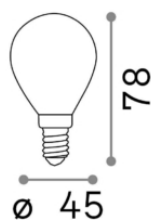

General info

Lampadine e accessori - Sfera

Ean	8021696253411
Item	E14 04W SFERA BIANCO 4000K
Installation	Light bulb
Guarantee	5 years
Gross weight	0.03 kg
Volume	0.000235 m ³

Technical info

Net weight	0.03 kg
Insulation class	-
Compliance	CE
Power output	220-240 V AC 50/60 Hz
Dimmer	Non-dimmable, On-Off
Power supply	Not required

Source info

Power	4W
Emission	Diffuse
Max consumption	max 4,10 W
CCT	4000 K
Duration LED (t. 25°C)	25000 h
CRI	> 80
Light beam	470 lm
Useful light flux	470 lm
Standby power	< 0.50