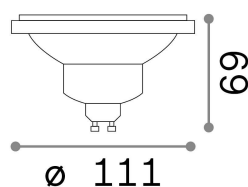

General info

Lampadine e accessori - Lampadine gu10

Non-dimmable light bulb with integrated LED sources and direct light emission

Ean	8021696253398
Item	GU10 13W 1000Lm 4000K
Installation	Light bulb
Guarantee	5 years
Gross weight	0.11 kg
Volume	0.002188 m ³

Technical info

Net weight	0.09 kg
Insulation class	-
Compliance	CE
Power output	220-240 V AC 50 Hz
Dimmer	Non-dimmable, On-Off
Power supply	Not required

Source info

Power	10W
Emission	Direct
Max consuption	max 10,00 W
CCT	4000 K
Duration LED (t. 25°C)	15000 h
CRI	> 80
Light beam	820 lm
Useful light flux	820 lm
Photobiological risk	1
Standby power	< 0.50