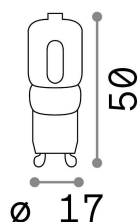

General info

Lampadine e accessori - Lampadine g9

Ean	8021696253381
Item	G9 2.5W 210Lm 4000K
Installation	Light bulb
Guarantee	5 years
Gross weight	0.01 kg
Volume	2.4e-05 m ³

Technical info

Net weight	0.01 kg
Insulation class	-
Compliance	CE
Power output	220-240 V AC 50 Hz
Dimmer	Non-dimmable, On-Off
Power supply	Not required

Source info

Power	2,5W
Emission	Diffuse
Max consumption	max 2,50 W
CCT	4000 K
Duration LED (t. 25°C)	20000 h
CRI	> 80
Light beam	210 lm
Useful light flux	210 lm
Standby power	< 0.50