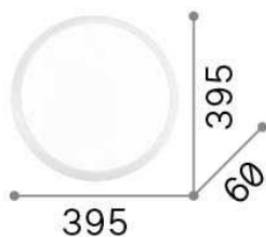

General info

DECORATIVO - Ceiling

Indoor ceiling or wall mounted lamp with integrated LED sources and diffuse light emission

Ean	8021696252612
Item	GEMMA PL D40 BIANCO
Installation	Ceiling, Wall
Guarantee	5 years
Gross weight	1.24 kg
Volume	0.027508 m ³

Source info

Integrated source	Integrated LED module
Repleaceable source	-
Power	LED 24W
Emission	Diffuse
Max consupption	max 24,00 W
Features LED	LED SMD module
CCT	3000 K
Duration LED (t. 25°C)	20000 h
CRI	> 80
Light beam flux	2880 lm
Useful light flux	1850 lm
Standby power	< 0.50