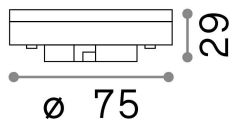

General info

Lampadine e accessori - Lampadine gx53

Dimmable light bulb with integrated LED sources and direct light emission

Ean	8021696252568
Item	GX53 9.5W 800Lm 4000K DIMM
Installation	Light bulb
Guarantee	5 years
Gross weight	0.03 kg
Volume	0.000256 m ³

Technical info

Net weight	0.03 kg
Insulation class	-
Compliance	CE
Power output	220-240 V AC 50 Hz
Dimmer	Dimmable, TRIAC
Power supply	Not required

Source info

Power	9W
Emission	Direct
Max consumption	max 9,00 W
CCT	4000 K
Duration LED (t. 25°C)	25000 h
CRI	> 80
Light beam	900 lm
Useful light flux	900 lm
Standby power	< 0.50