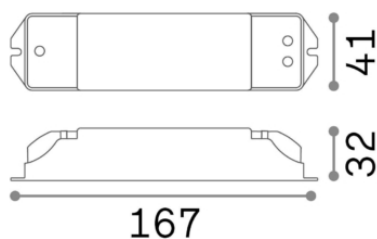

General info

Technical - Accessories

Ean	8021696248998
Item	DEEP DRIVER 1-10V/PUSH 30W 750mA
Installation	Driver
Guarantee	5 years
Gross weight	0.17 kg
Volume	0.00025 m ³

Technical info

Net weight	0.16 kg
Insulation class	II
Protection index	IP20
Compliance	CE
Dimmer	Dimmable, 1-10V / Push
Accessory type	Optional
Power output	100-240 V AC max 750 mA CC 50/60 Hz

Source info

Max consumption	max 30,00 W
Standby power	< 0.50
Empty power	Not Applicable