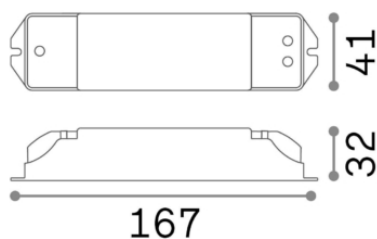

General info

Technical - Accessories

Ean	8021696248981
Item	DEEP DRIVER DALI/PUSH 25W 500mA
Installation	Driver
Guarantee	5 years
Gross weight	0.17 kg
Volume	0.00025 m ³

Technical info

Net weight	0.16 kg
Insulation class	II
Protection index	IP20
Compliance	CE
Dimmer	Dimmable, DALI / Push
Accessory type	Optional
Power output	220-240 V AC max 500 mA CC 50/60 Hz

Source info

Max consumption	max 25,00 W
Standby power	< 0.50
Empty power	Not Applicable