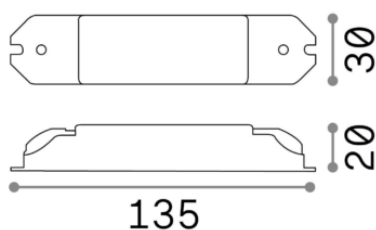

General info

Technical - Accessories

Ean	8021696248950
Item	DEEP DRIVER 1-10V 10W 300mA
Installation	Driver
Guarantee	5 years
Gross weight	0.07 kg
Volume	9.6e-05 m ³

Technical info

Net weight	0.06 kg
Insulation class	II
Protection index	IP20
Compliance	CE
Dimmer	Dimmable, 1-10V
Accessory type	Optional
Power output	220-240 V AC max 300 mA CC 50/60 Hz

Source info

Max consumption	max 10,00 W
Standby power	< 0.50
Empty power	Not Applicable