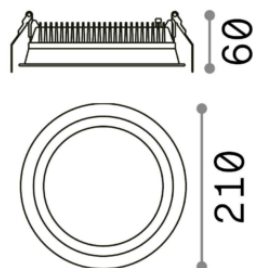

General info

Technical - Recessed

Indoor ceiling recessed projector with integrated LED sources, enhanced protection and direct light emission

Ean	8021696248783
Item	DEEP FI 30W 3000K
Installation	Recessed (Ceiling)
Guarantee	5 years
Gross weight	0.9 kg
Volume	0.005281 m ³

Technical info

Net weight	0.65 kg
Insulation class	II
Protection index	IP20
Operating temperature	0° ~ +40 °C
Dimmer	Non-dimmable, On-Off
Power output	220-240 V AC 50/60 Hz
Power supply	Separate, included YES (by qualified operators only), electronic
Recessed specifications	Ø 200 - h. ≥ 100 , 3-40
Front protection index	IP44
Accessories not included	Dimmable driver

Source info

Integrated source	Integrated LED module
Replaceable source	Replaceable (by qualified operators only)
Power	30W
Emission	Direct
Max consumption	max 30,00 W
Features LED	LED SMD
CCT	3000 K
Duration LED (t. 25°C)	50000 h
CRI	> 80
SDCM	-
Light beam	77°
Light beam flux	4150 lm
Useful light flux	3010 lm
Standby power	< 0.50