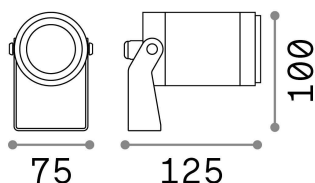

### Outdoor - Spotlights

Outdoor floor, ceiling or wall-mounted adjustable projector with direct light emission

<b>Ean</b>	8021696248387
<b>Item</b>	STARLIGHT PR 10.0W 3000K
<b>Installation</b>	Wall, Ceiling, Floor, Ground
<b>Guarantee</b>	5 years
<b>Gross weight</b>	1.2 kg
<b>Volume</b>	0.00144 m <sup>3</sup>

## Technical info

<b>Net weight</b>	0.95 kg
<b>Insulation class</b>	III
<b>Protection index</b>	IP68
<b>Compliance</b>	CE
<b>Operating temperature</b>	-15° ~ +45 °C
<b>Dimmer</b>	Non-dimmable, On-Off
<b>Power output</b>	24 V DC
<b>Power supply</b>	Required, remoted, not included SI (solo personale qualificato), elettronico
<b>Load resistance</b>	IK07
<b>Adjustability</b>	YES
<b>Accessories not included</b>	Glare shielding cover, Waterproof connection, Ground fixing spike, Remote on-off driver