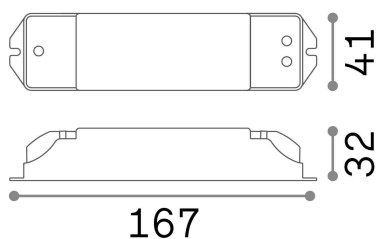

General info

Technical - Accessories

Indoor dimmable constant current driver

Ean	8021696248370
Item	NOVA DRIVER 1-10V/PUSH 36W 700mA
Installation	Driver
Guarantee	5 years
Gross weight	0.2 kg
Volume	0.00025 m ³

Technical info

Net weight	0.17 kg
Insulation class	II
Protection index	IP20
Compliance	CE
Operating temperature	0° ~ +40 °C
Full load efficiency	0,87
Dimmer	Dimmable, 1-10V / Push
Accessory type	Optional
Power output	220-240 V AC 50/60 Hz
Output Power output	max 700 mA CC

Source info

Max consumption	max 36 W
Standby power	< 0.50 W
Empty power	Not Applicable