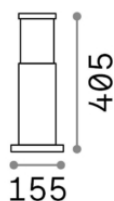

General info

Outdoor - Floor

Outdoor ground mounted bollard with diffuse light emission

Ean	8021696248271
Item	TRONCO PT1 H40 COFFEE
Installation	Floor
Guarantee	5 years
Gross weight	1.86 kg
Volume	0.013545 m ³

Technical info

Net weight	0.59 kg
Insulation class	I
Protection index	IP44
Operating temperature	-15° ~ +45 °C
Dimmer	Non-dimmable
Power output	220-240 V AC
Power supply	Not required

Source info

Integrated source	Light bulb (not included)
Replaceable source	Replaceable
Power	E27 max 1 x 60W
Emission	Diffuse
Max consumption	-
Recommended bulb	E27 SFERA 4W 4000K CRI80 TRASP