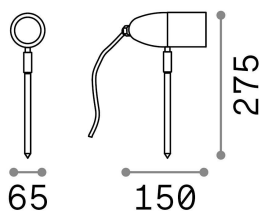

### Outdoor - Spotlights

Outdoor projector with direct light emission

<b>Ean</b>	8021696247045
<b>Item</b>	INSIDE PR1 COFFEE
<b>Installation</b>	Ground
<b>Guarantee</b>	5 years
<b>Gross weight</b>	0.47 kg
<b>Volume</b>	0.00153 m <sup>3</sup>

## Technical info

<b>Net weight</b>	0.37 kg
<b>Insulation class</b>	I
<b>Protection index</b>	IP54
<b>Compliance</b>	CE
<b>Operating temperature</b>	-15° ~ +45 °C
<b>Dimmer</b>	Non-dimmable
<b>Power output</b>	220-240 V AC
<b>Power supply</b>	Not required