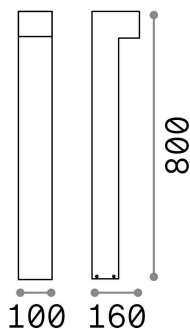

General info

Outdoor - Floor

Outdoor ground mounted bollard with multiple sources and direct light emission

Ean	8021696246963
Item	SIRIO PT2 H80 GRIGIO
Installation	Floor
Guarantee	5 years
Gross weight	2.25 kg
Volume	0.018144 m ³

Technical info

Net weight	1.88 kg
Insulation class	I
Protection index	IP44
Compliance	CE
Operating temperature	-
Dimmer	Non-dimmable
Power output	220-240 V AC 50/60 Hz
Power supply	Not required

Source info