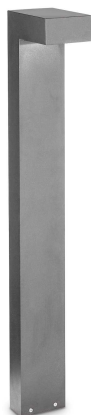

General info

Outdoor - Floor

Outdoor ground mounted bollard with multiple sources and direct light emission

Ean	8021696246963
Item	SIRIO PT2 H80 GRIGIO
Installation	Floor
Guarantee	5 years
Gross weight	2.25 kg
Volume	0.018144 m ³

Integrated source	Light bulb (not included)
Replaceable source	Replaceable
Power	G9 max 2 x 15 W
Emission	Direct
Max consumption	-
Recommended bulb	G9 3.0W 4000K CRI80