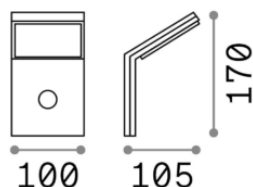

General info

Outdoor - Wall

Outdoor wall mounted lamp with integrated LED sources and direct light emission

Ean	8021696246864
Item	STYLE AP SENSOR ANTRACITE 3000K
Installation	Wall
Guarantee	5 years
Gross weight	0.48 kg
Volume	0.00184 m ³

Technical info

Net weight	0.4 kg
Insulation class	I
Protection index	IP54
Operating temperature	-15° ~ +45 °C
Dimmer	Non-dimmable, On-Off
Power output	220-240 V AC 50/60 Hz
Power supply	In-built, included YES (by qualified operators only), electronic

Source info

Integrated source	Integrated LED module
Replaceable source	-
Power	LED 9,5W
Emission	Direct
Max consumption	max 9,5 W
Features LED	LED SMD
CCT	3000 K
Duration LED (t. 25°C)	30000 h
CRI	> 80
Light beam	120°
Light beam flux	1050 lm
Useful light flux	870 lm
Standby power	< 0.50