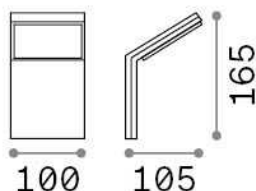

General info

Outdoor - Wall lamps

Ean	8021696246857
Item	STYLE AP ANTRACITE 3000K
Installation	Wall lamps
Guarantee	5 years
Gross weight	0.48 kg
Volume	0.00184 m ³

Technical info

Net weight	0.39 kg
Insulation class	I
Protection index	IP54
Compliance	CE
Operating temperature	-15° ~ +45 °C
Dimmer	NO, On-Off
Power output	100-240 V AC 50/60 Hz
Power supply	In-built, included Replaceable (by qualified operators only), electronic
Load resistance	IK06

Source info

Integrated source	Integrated LED module
Replaceable source	No
Power	9 W
Emission	Direct
Max consumption	max 9,00 W
Features LED	LED SMD
CCT LED	3000 K
Duration LED (t. 25°C)	30000 h
CRI	> 80
Light beam	120°
Light beam flux	1050 lm
Useful light flux	790 lm