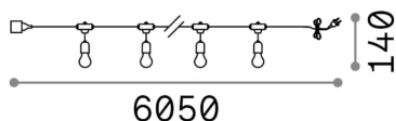

General info

Outdoor - Hanging

Outdoor suspended linear fitting with multiple sources and diffuse light emission

Ean	8021696246802
Item	FIESTA SP10 BIANCO
Installation	Suspension
Guarantee	5 years
Gross weight	1.89 kg
Volume	0.00675 m ³

Technical info

Net weight	1.53 kg
Insulation class	II
Protection index	IP44
Operating temperature	-
Dimmer	Non-dimmable
Power output	220-240 V AC
Power supply	Not required

Source info

Integrated source	Light bulb (not included)
Replaceable source	Replaceable
Power	E27 max 10 x 15W
Emission	Diffuse
Max consumption	-
Recommended bulb	E27 SFERA 4W 3000K CRI80 BIANCO