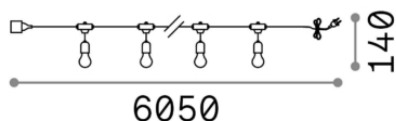

General info

Outdoor - Hanging

Outdoor suspended linear fitting with multiple sources and diffuse light emission

Ean	8021696246796
Item	FIESTA SP10 NERO
Installation	Suspension
Guarantee	5 years
Gross weight	1.89 kg
Volume	0.00675 m ³

Technical info

Net weight	1.53 kg
Insulation class	II
Protection index	IP44
Operating temperature	-
Dimmer	Non-dimmable
Power output	220-240 V AC
Power supply	Not required

Source info

Integrated source	Light bulb (not included)
Replaceable source	Replaceable
Power	E27 max 10 x 15W
Emission	Diffuse
Max consumption	-
Recommended bulb	E27 SFERA 4W 3000K CRI80 BIANCO