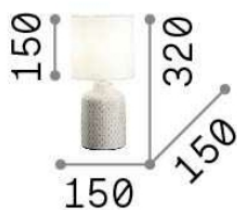

General info

DECORATIVO - Table

Indoor table lamp with in-built switch and diffuse light emission

Ean	8021696245393
Item	KALI'-3 TL1
Installation	Table
Guarantee	5 years
Gross weight	0.9 kg
Volume	0.005526 m ³

Technical info

Net weight	0.66 kg
Insulation class	II
Protection index	IP20
Operating temperature	0° ~ +40 °C
Dimmer	Non-dimmable
Power output	220-240 V AC
Power supply	Not required

Source info

Integrated source	Light bulb (not included)
Replaceable source	Replaceable
Power	E14 max 1 x 40W
Emission	Diffuse
Max consumption	-
Recommended bulb	8021696289229