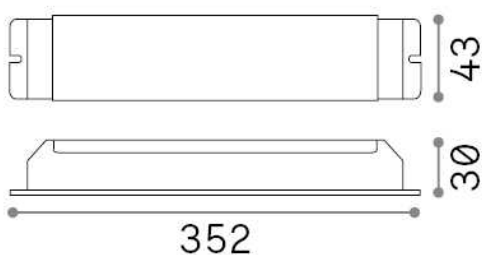

General info

Lampadine e accessori - Driver

Indoor dimmable non-dimmable constant voltage driver

Ean	8021696244594
Item	STRIP LED DRIVER 1-10V 150W
Installation	Driver
Guarantee	5 years
Gross weight	0.76 kg
Volume	0.000684 m ³

Technical info

Net weight	0.72 kg
Insulation class	I
Protection index	IP20
Operating temperature	0° ~ +40 °C
Full load efficiency	0,93
Compliance	CE
Dimmer	Dimmable, 1-10V / Push
Power output	100-240 V AC 50/60 Hz
Output Power output	24 V DC