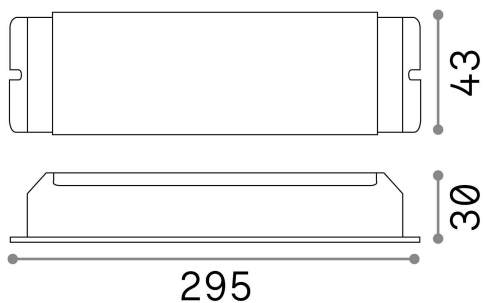

General info

Lampadine e accessori - Driver

Indoor dimmable non-dimmable constant voltage driver

Ean	8021696244563
Item	STRIP LED DRIVER DALI 075W
Installation	Driver
Guarantee	5 years
Gross weight	0.5 kg
Volume	0.000438 m ³

Technical info

Net weight	0.47 kg
Insulation class	I
Protection index	IP20
Operating temperature	0° ~ +40 °C
Full load efficiency	0,87
Compliance	CE
Dimmer	Dimmable, DALI / Push
Power output	100-240 V AC 50/60 Hz
Output Power output	24 V DC

Source info

Max consumption	max 75 W
Standby power	< 0.50 W
Empty power	Not Applicable