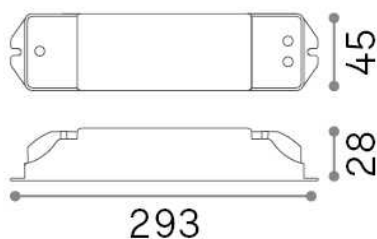

## Lampadine e accessori - Driver

Indoor dimmable non-dimmable constant voltage driver

<b>Ean</b>	8021696244556
<b>Item</b>	STRIP LED DRIVER 1-10V 036W
<b>Installation</b>	Driver
<b>Guarantee</b>	5 years
<b>Gross weight</b>	0.17 kg
<b>Volume</b>	0.000258 m <sup>3</sup>

## Technical info

<b>Net weight</b>	0.16 kg
<b>Insulation class</b>	II
<b>Protection index</b>	IP20
<b>Operating temperature</b>	0° ~ +40 °C
<b>Full load efficiency</b>	0,86
<b>Compliance</b>	CE
<b>Dimmer</b>	Dimmable, 1-10V / Push
<b>Power output</b>	100-240 V AC 50/60 Hz
<b>Output Power output</b>	24 V DC