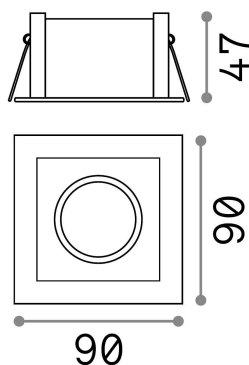

General info

Technical - Recessed

Indoor ceiling recessed projector with direct light emission

Ean	8021696243849
Item	FUNKY FI NERO
Installation	Recessed (Ceiling)
Guarantee	5 years
Gross weight	0.35 kg
Volume	0.0006 m ³

Technical info

Net weight	0.3 kg
Insulation class	II
Protection index	IP20
Compliance	CE
Operating temperature	0° ~ +40 °C
Dimmer	Non-dimmable
Power output	220-240 V AC
Power supply	Not required
Recessed specifications	80 x 68 - h. ≥ 130 , 3-25