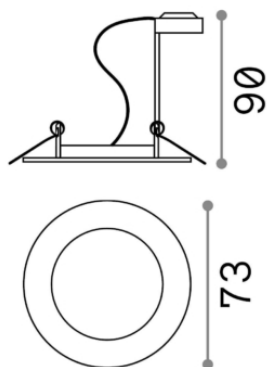

General info

Technical - Recessed

Indoor ceiling recessed projector with direct light emission

Ean	8021696243818
Item	JAZZ FI NERO
Installation	Recessed (Ceiling)
Guarantee	5 years
Gross weight	0.13 kg
Volume	0.000865 m ³

Technical info

Net weight	0.11 kg
Insulation class	II
Protection index	IP20
Operating temperature	0° ~ +40 °C
Dimmer	Non-dimmable
Power output	220-240 V AC
Power supply	Not required
Recessed specifications	Ø 60 - h. ≥ 90 , 3-25