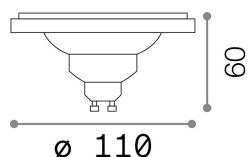

General info

Lampadine e accessori - Lampadine gu10

Non-dimmable light bulb with integrated LED sources and direct light emission

Ean	8021696242040
Item	GU10 12W 0960lm 3000K
Installation	Light bulb
Guarantee	5 years
Gross weight	0.11 kg
Volume	0.000845 m³

Technical info

Net weight	0.08 kg
Insulation class	-
Compliance	CE
Power output	220-240 V AC 50/60 Hz
Dimmer	Non-dimmable, On-Off
Power supply	Not required

Source info

Power	12W
Emission	Direct
Max consumption	max 11,60 W
CCT	3000 K
Duration LED (t. 25°C)	25000 h
CRI	> 80
Light beam	960 lm
Useful light flux	960 lm
Standby power	< 0.50