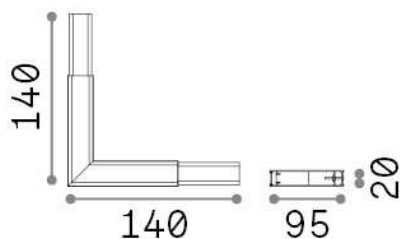

### Technical - Accessories

Indoor dimmable linear fitting with integrated LED sources and direct light emission

<b>Ean</b>	8021696241999
<b>Item</b>	LINUS CORNER 3000K WH
<b>Installation</b>	Accessory
<b>Guarantee</b>	5 years
<b>Gross weight</b>	0.26 kg
<b>Volume</b>	0.00225 m <sup>3</sup>

## Technical info

<b>Net weight</b>	0.26 kg
<b>Insulation class</b>	III
<b>Protection index</b>	IP20
<b>Compliance</b>	CE
<b>Operating temperature</b>	0° ~ +40 °C
<b>Dimmer</b>	Dimmable, CC regulation
<b>Accessory type</b>	Optional
<b>Power output</b>	220-240
<b>Power supply</b>	Included in LINUS SP/AP SI (solo personale qualificato), elettronico