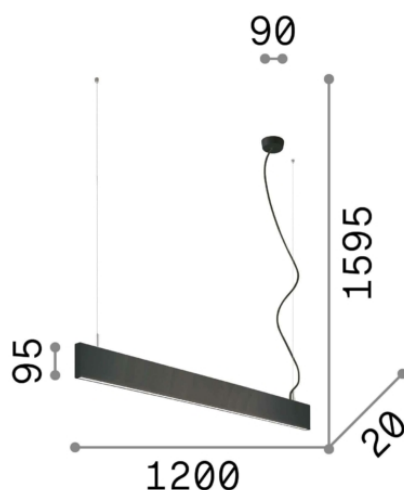

General info

DECORATIVO - Hanging

Indoor suspended dimmable linear fitting with integrated LED sources and direct/indirect light emission

Ean	8021696241975
Item	LINUS SP 3000K BK
Installation	Suspension
Guarantee	5 years
Gross weight	2.89 kg
Volume	0.01575 m ³

Technical info

Net weight	2.55 kg
Insulation class	I
Protection index	IP20
Operating temperature	0° ~ +40 °C
Dimmer	Dimmable, 1-10V
Power output	100-240 V AC 50/60 Hz
Power supply	In-built, included YES (by qualified operators only), electronic

Source info

Integrated source	Integrated LED module
Repleaceable source	-
Power	LED 32W
Emission	Direct + Indirect
Max consupption	max 32,00 W
Features LED	LED SMD
CCT	3000 K
Duration LED (t. 25°C)	50000 h
CRI	> 80
SDCM	3
Light beam	104+104°
Light beam flux	3450 lm
Useful light flux	3060 lm
Standby power	< 0.50