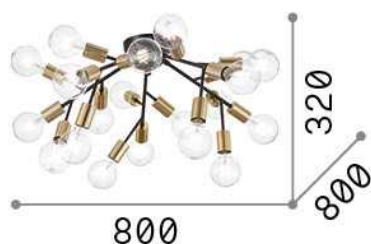

## DECORATIVO - Ceiling

Indoor ceiling mounted lamp with multiple sources and diffuse light emission

<b>Ean</b>	8021696238333
<b>Item</b>	SPARK PL20
<b>Installation</b>	Ceiling
<b>Guarantee</b>	5 years
<b>Gross weight</b>	4.19 kg
<b>Volume</b>	0.0864 m <sup>3</sup>

## Source info

<b>Integrated source</b>	Light bulb (not included)
<b>Replaceable source</b>	Replaceable
<b>Power</b>	E27 max 20 x 25 W
<b>Emission</b>	Diffuse
<b>Max consumption</b>	-
<b>Recommended bulb</b>	E27 GLOBO D095 08W 3000K CRI80 TRASP