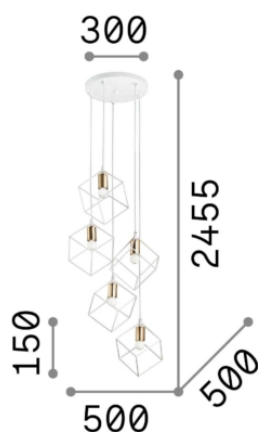

General info

DECORATIVO - Hanging

Indoor suspended lamp with multiple sources and diffuse light emission

Ean	8021696237671
Item	ICE SP5 BIANCO
Installation	Suspension
Guarantee	5 years
Gross weight	3.5 kg
Volume	0.034485 m ³

Technical info

Net weight	2.92 kg
Insulation class	I
Protection index	IP20
Operating temperature	0° ~ +40 °C
Dimmer	Non-dimmable
Power output	220-240 V AC
Power supply	Not required

Source info

Integrated source	Light bulb (not included)
Replaceable source	Replaceable
Power	E27 max 5 x 60W
Emission	Diffuse
Max consumption	-
Recommended bulb	E27 SFERA 4W 3000K CRI80 BIANCO