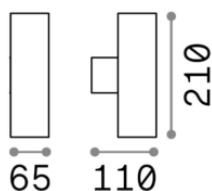

General info

Outdoor - Wall

Outdoor wall mounted lamp with multiple sources and direct/indirect light emission

Ean	8021696236841
Item	GUN AP2 SMALL ANTRACITE
Installation	Wall
Guarantee	5 years
Gross weight	0.84 kg
Volume	0.0024 m ³

Technical info

Net weight	0.72 kg
Insulation class	I
Protection index	IP44
Operating temperature	-
Dimmer	Non-dimmable
Power output	220-240 V AC
Power supply	Not required

Source info

Integrated source	Light bulb (not included)
Replaceable source	Replaceable
Power	GU10 max 2 x 35W
Emission	Direct + Indirect
Max consumption	-
Recommended bulb	GU10 05W 500Lm 4000K CRI80