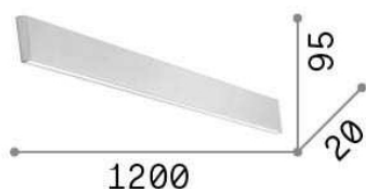

Source info

Integrated source	Integrated LED module
Repleaceable source	-
Power	LED 32W
Emission	Direct + Indirect
Max consuption	max 32,00 W
Features LED	LED SMD
CCT	3000 K
Duration LED (t. 25°C)	50000 h
CRI	> 80
SDCM	3
Light beam	104+104°
Light beam flux	3450 lm
Useful light flux	3060 lm
Standby power	< 0.50