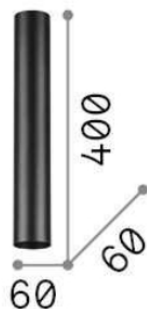

General info

DECORATIVO - Ceiling

Indoor ceiling mounted lamp with direct light emission

Ean	8021696233215
Item	LOOK PL1 H40 BIANCO
Installation	Ceiling
Guarantee	5 years
Gross weight	0.87 kg
Volume	0.00252 m ³

Technical info

Net weight	0.74 kg
Insulation class	II
Protection index	IP20
Operating temperature	0° ~ +40 °C
Dimmer	Non-dimmable
Power output	220-240 V AC
Power supply	Not required

Source info

Integrated source	Light bulb (included)
Replaceable source	Replaceable
Power	GU10 max 1 x 28W
Emission	Direct
Max consumption	-
Bulb included	EAN 8021696123943